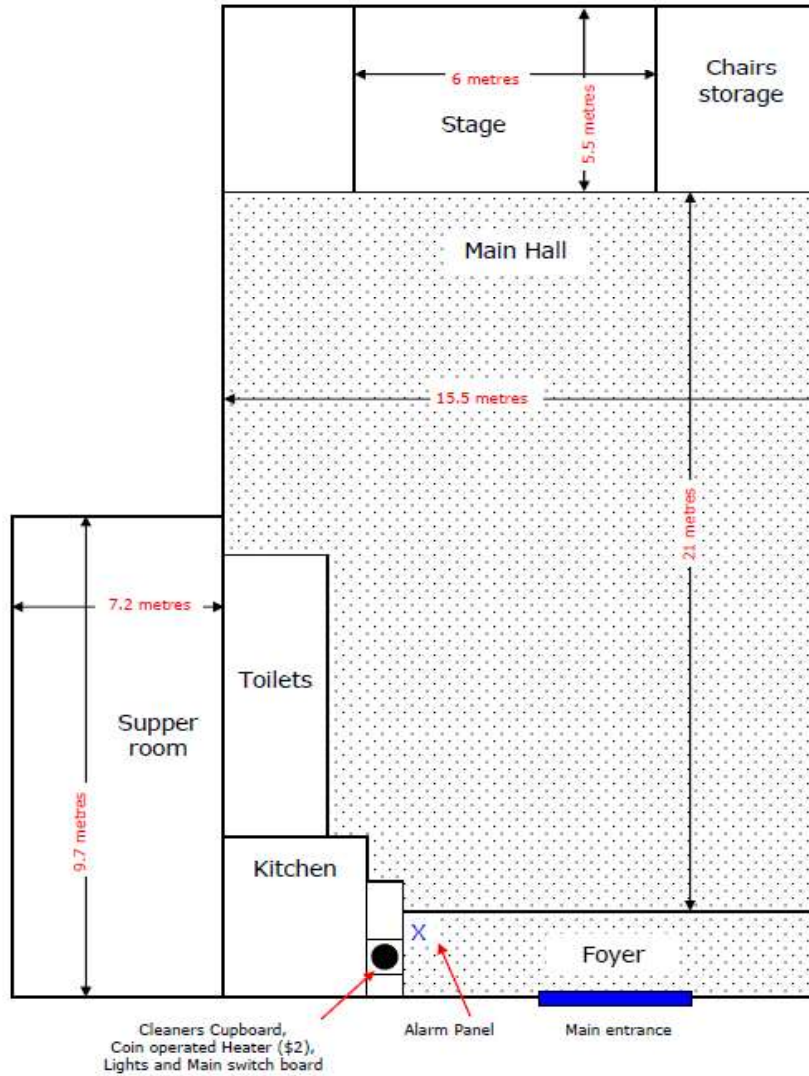

## Otaki Memorial Hall Layout

Approximate measurements only

**Maximum capacity: Main Hall 400, Supper room 60**

**Location: 69 Main St, Otaki**