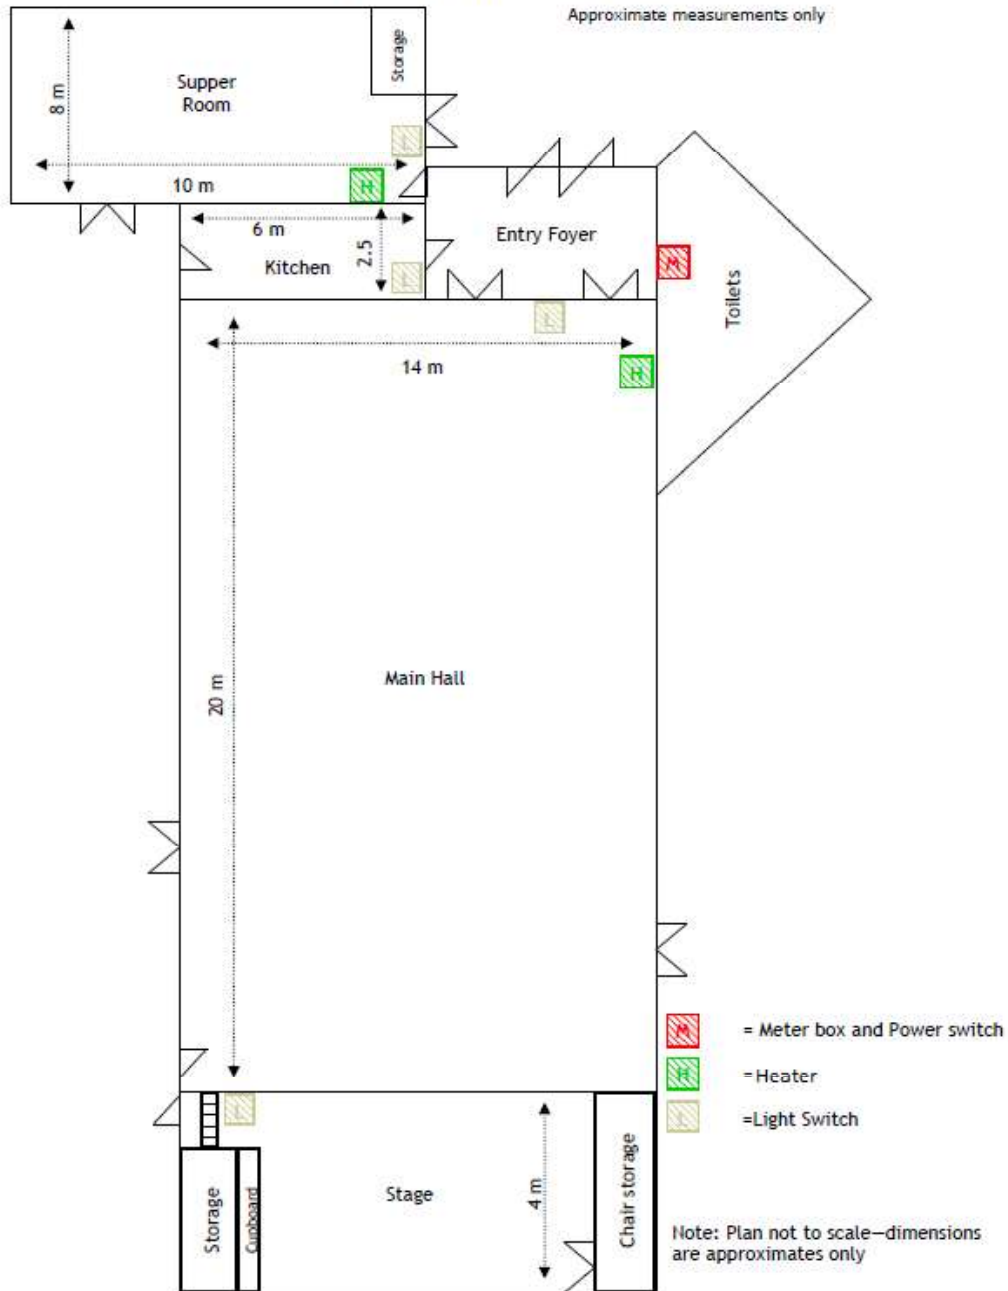

Paraparaumu Memorial Hall

Maximum capacity: Main hall 300, Supper room 70

Location: Cnr of Aorangi and Tutanekai St, Paraparaumu