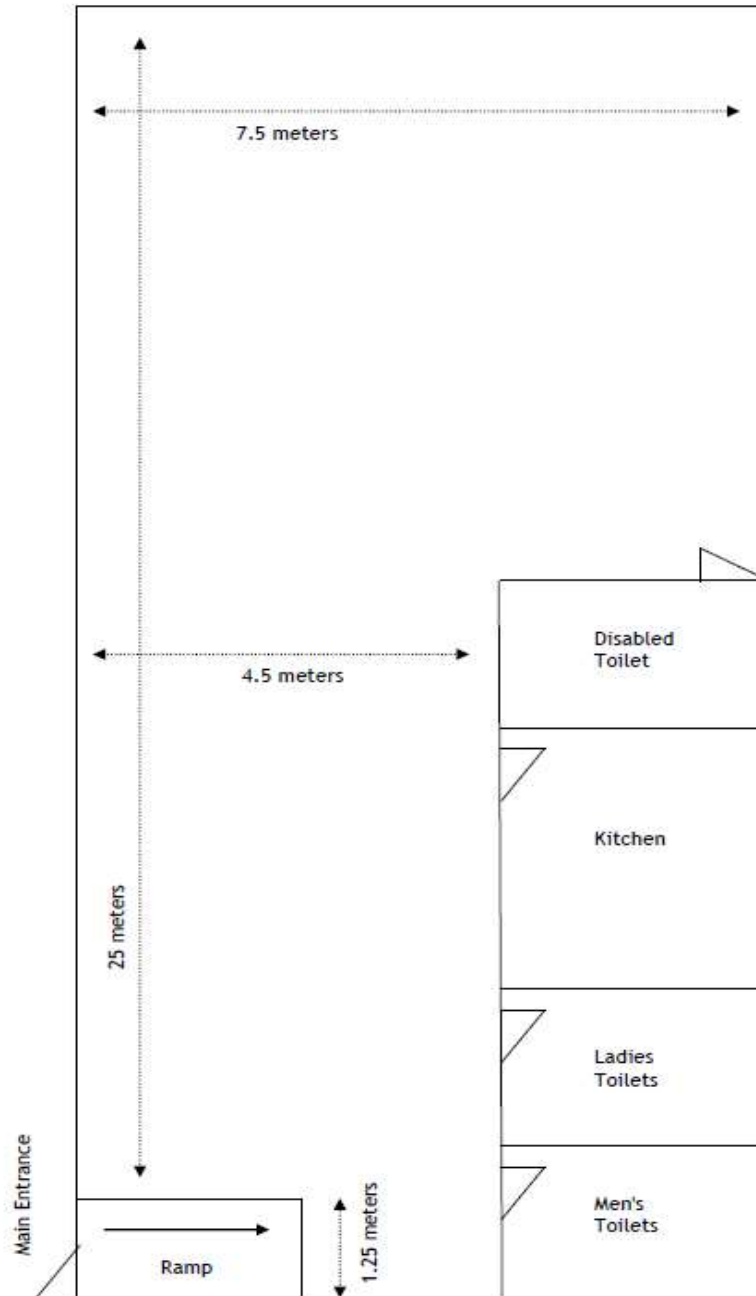

Waikanae Beach Hall

Note: Plan not to scale—dimensions are approximates only

Maximum capacity: 200

Location: 22A Rauparaha St, Waikanae Beach