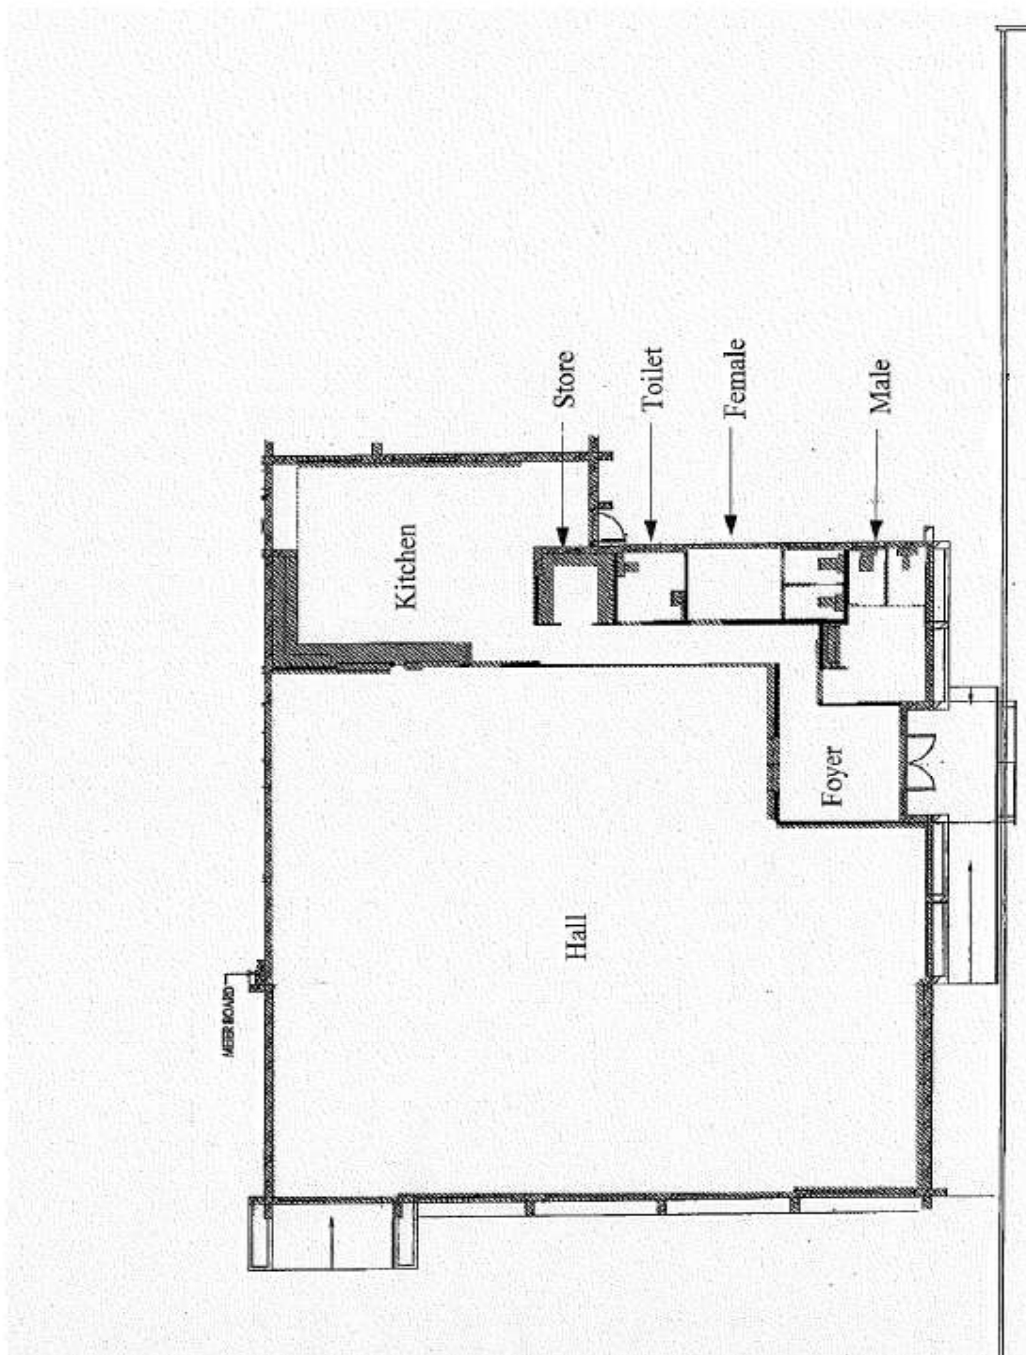

Waikanae Community Centre

Maximum capacity: 160

Location: 28-32 Uta Uta St, Waikanae