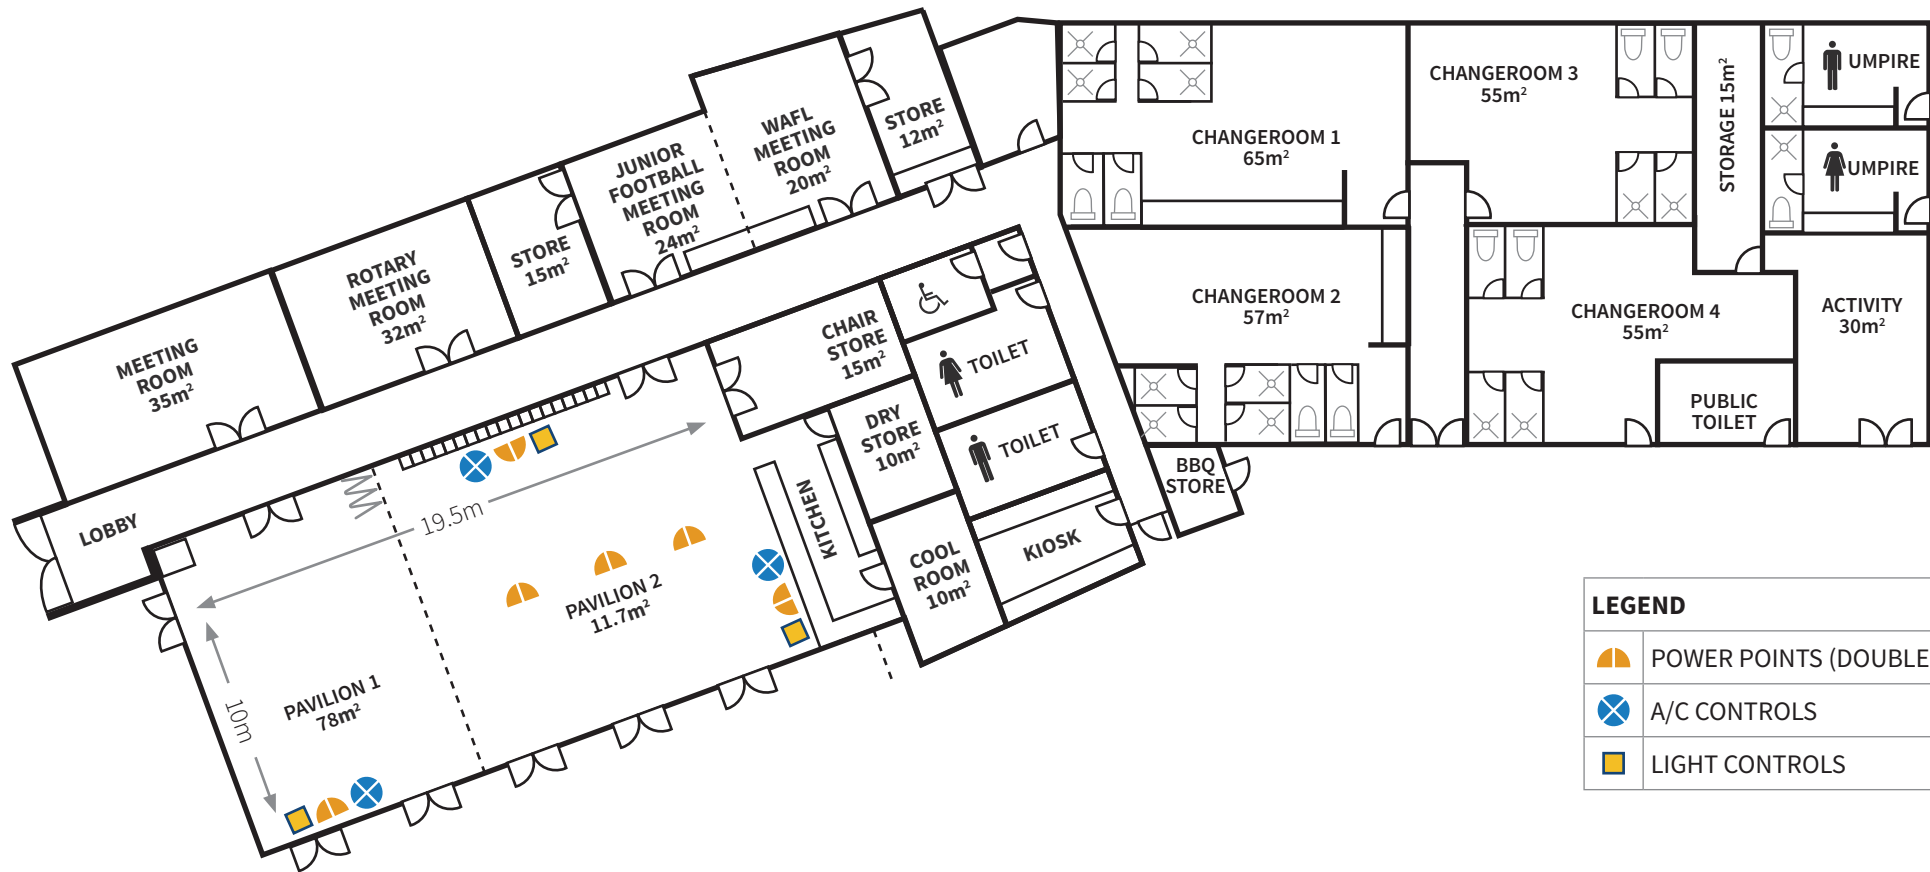

JOHN McGRATH PAVILION

LEGEND	
	POWER POINTS (DOUBLE)
	A/C CONTROLS
	LIGHT CONTROLS