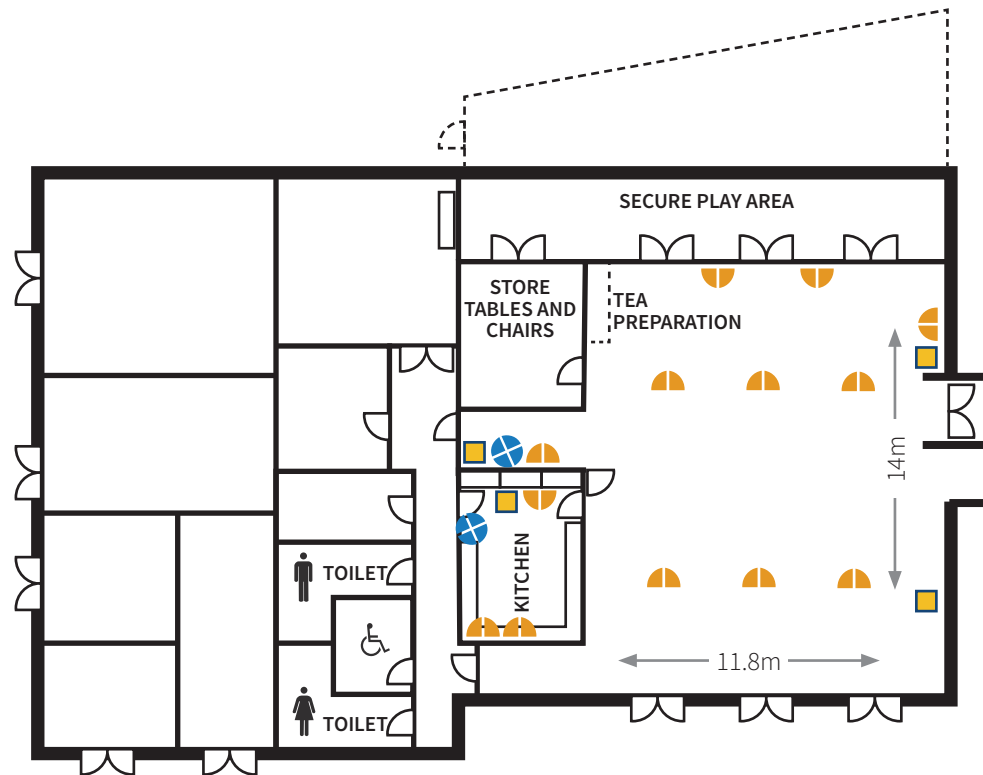

JOHN McGRATH HALL

LEGEND	
	POWER POINTS (DOUBLE)
	A/C CONTROLS
	LIGHT CONTROLS