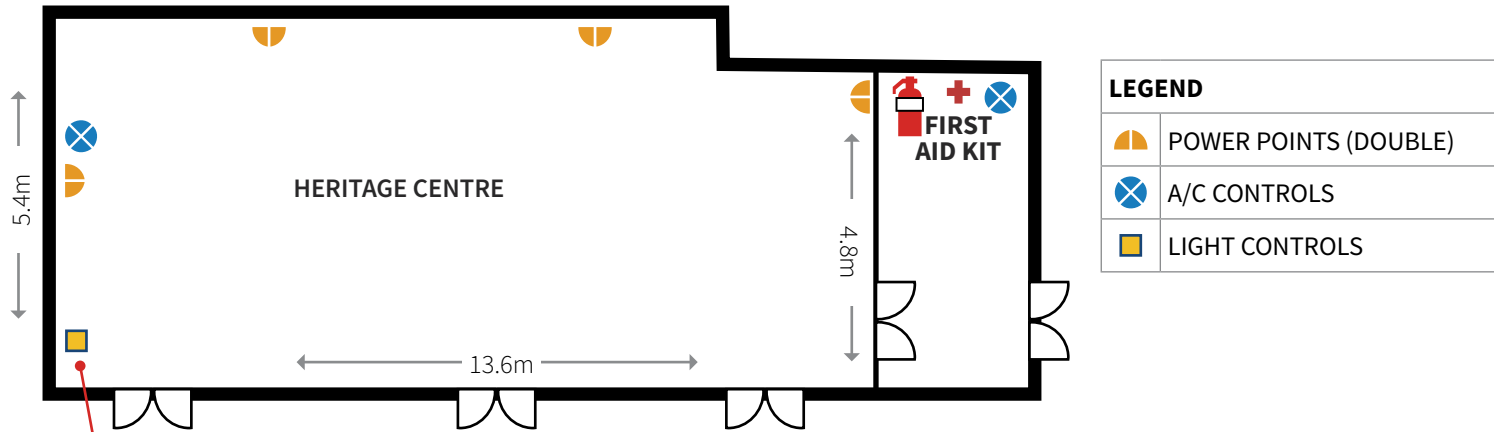

# Old Mill

LEGEND	
	POWER POINTS (DOUBLE)
	A/C CONTROLS
	LIGHT CONTROLS

OLD MILL

MILL COTTAGE